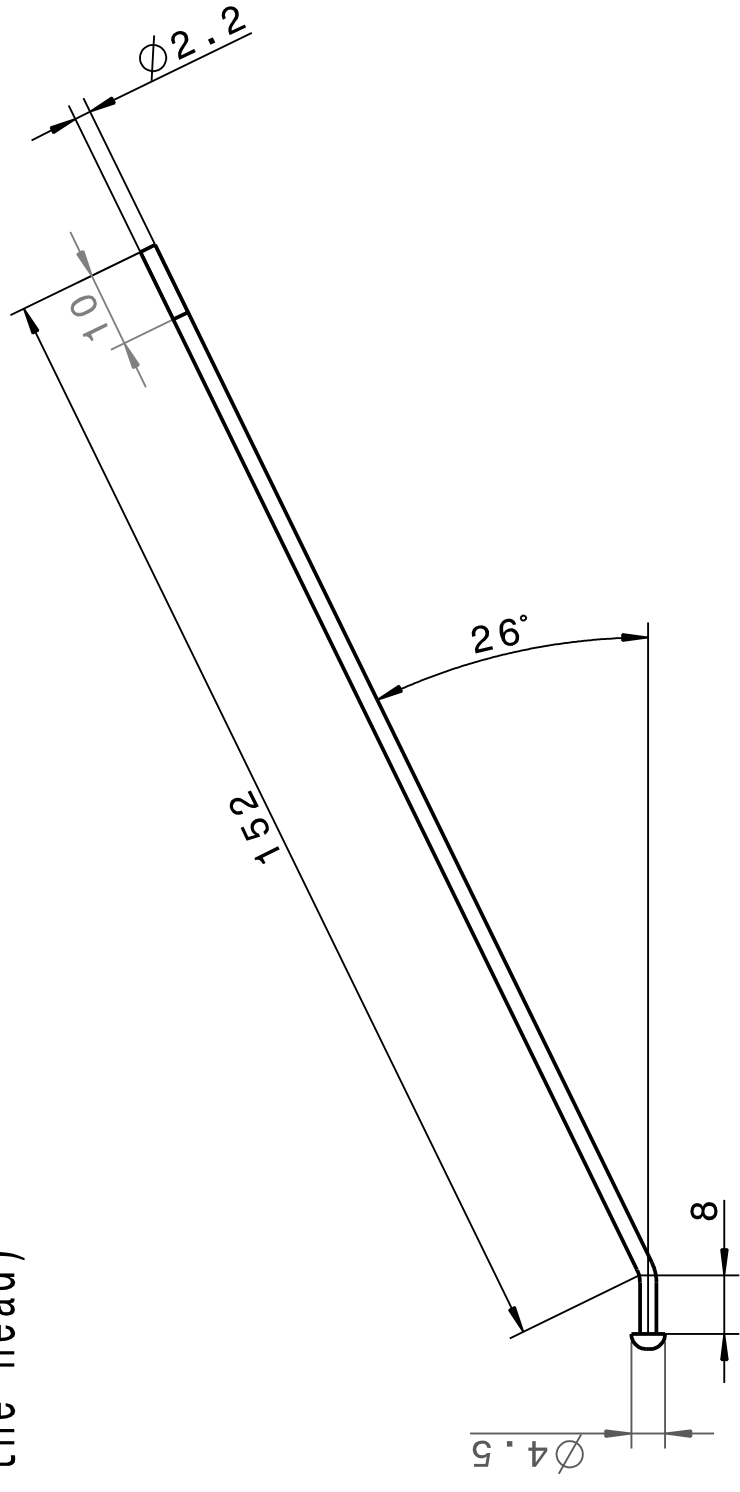

Unbended lenght of the
spokes (from the head)
is: 160mm

DRW_TC_Spokes		M 1:2	
		Material:	
		Rz 25	
Date	Name		
25.02.2013	Dennis		
	Quantity	50x	
		Crystalyte	
		TC_Spokes_26inch	
		Drawing_010	